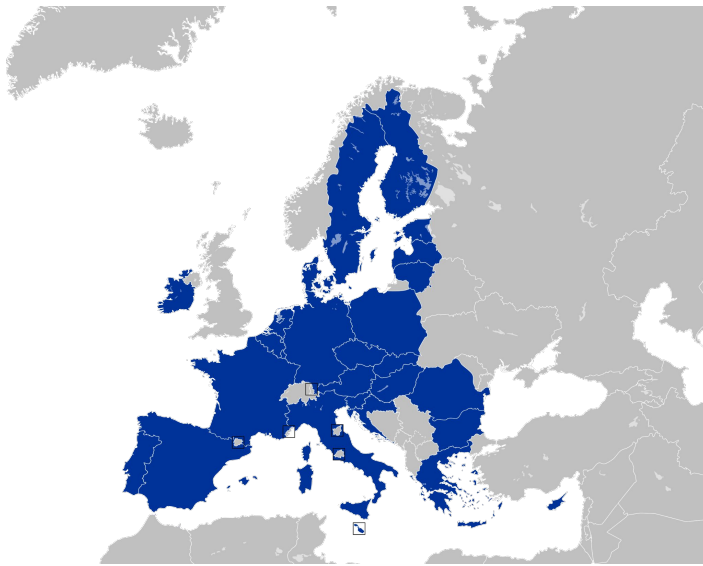

Europe

What is the geography of Europe?

- Where is Europe on a world map? What are some of the geographical features of Europe? What countries are within Europe?
- What is economic migration? What impact does this have on receiving countries? What impact does this have on the migrants?
- What is hate crime? What impact does this have on the world? Why is this prevalent in Europe?
- How does renewable energy compare with other energy sources? What is the impact of this?
- What is the impact of trade on Europe?
- How does tourism shape Europe? What is the impact of tourism?

Key knowledge

The EU was formed to improve cooperation, peace and stability across European nations.

There are currently 27 member countries in the EU.

EU decisions are made by institutions such as the European Parliament, European Commission and Council of the EU.

Poland joined the EU in the enlargement of 2004.

Germany's Alpha-Ventus is a key example of an offshore wind farm.

Spain grows many agricultural products (e.g. strawberries) for export; this has social, economic and environmental consequences.

Bulgaria is a nation where tourism is an important industry, helped by ease of travel within the EU.

Italy's Mount Vesuvius is a dramatic case of a natural hazard in a populated area; people live near it for fertile soil and cultural heritage.